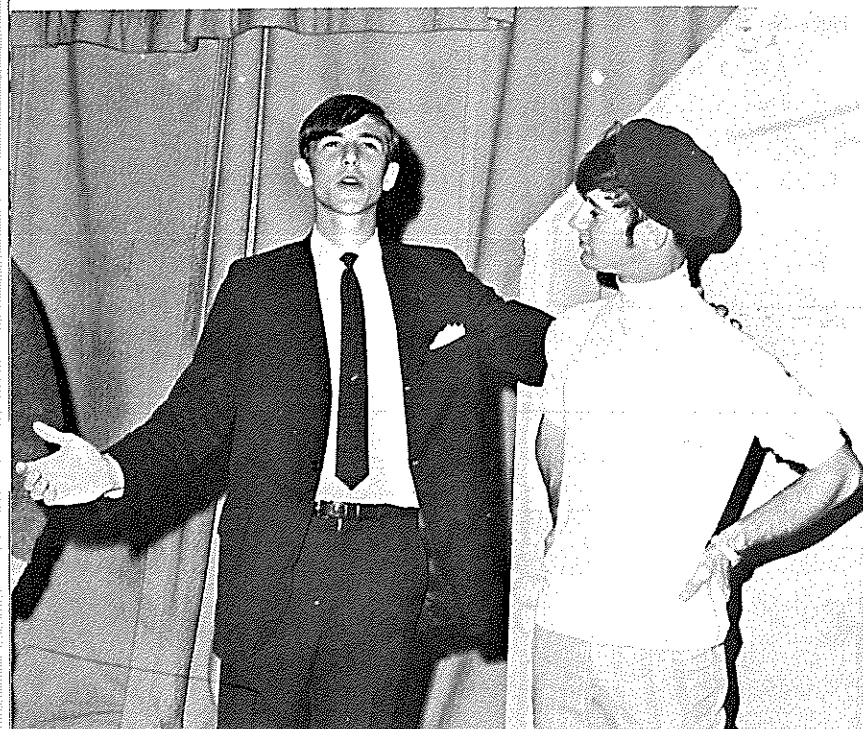

Frank Sharp and Jan Kahlig appear in the play "Portrait of Jeanie".

Paula Holbert and Jan Kahlig fight over Frank Sharp.

Cathy Whisenant scolds Debbie Dawson as she scrubs the floor.

Donnie Benton discusses his views with Frank Sharp.

Karen Stockton comments on Frank's paintings while Eddie Helms watches.

"Portrait of Jeanie" Presented by Juniors

"Portrait of Jeannie" was presented by the Junior Class on December 16, 1968. The play was directed by Mr. Paul Wilmoth.

The play was about a young girl who has come back to relive her life. She falls in love with a painter, who makes a portrait of her. Everytime Jeanie reappears, she is a few years older.

Members of the cast were: Jan Kahlig, Frank Sharp, Jeri Roberson, Cathy Whisenant, Debbie Dawson, Donnie Benton, Karen Stockton, Paula Hill, Jim Walker, Donna Harridge, and Paula Holbert.